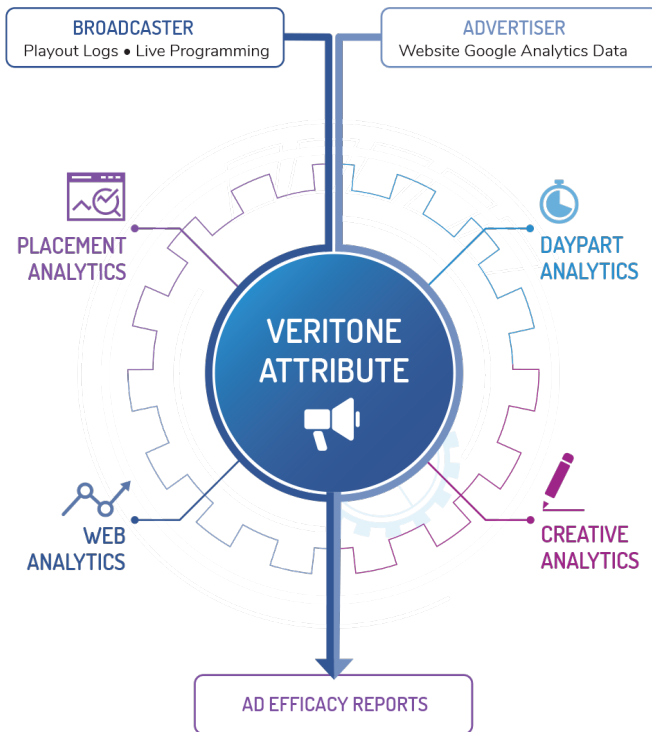

VERITONE ATTRIBUTE IN ACTION

"HALF THE
MONEY I SPEND
ON ADVERTISING
IS WASTED; THE
TROUBLE IS I DON'T
KNOW WHICH HALF"

—John Wanamaker
Marketing Pioneer

Listener Engagement

Show listener correlation with advertisement engagement

Campaign Management

Manage advertising campaign tracking and efficacy in a self-service, centralized platform

Custom Attribution Time Span

Allow authorized users to configure the attribution window and set it for any time span

Intelligent Attribution

Make connections between advertising campaigns and the actions the target audience has taken on the advertiser's website

Near Real-time Data*

Determine the effectiveness of advertisements within minutes of creation

Reports & Dashboards

Custom report on customer behavior impact analytics from pre-recorded, live-reads and organic* mentions, available in a PDF and PPT

*Available with expanded solution

MAKING AI WORK FOR YOU

veritone.com/attribute

Copyright © 2019 Veritone, Inc. All rights reserved. Trademarks are the property of their respective owners.
63459_MED_Attribute_Onesheet_Update_022019