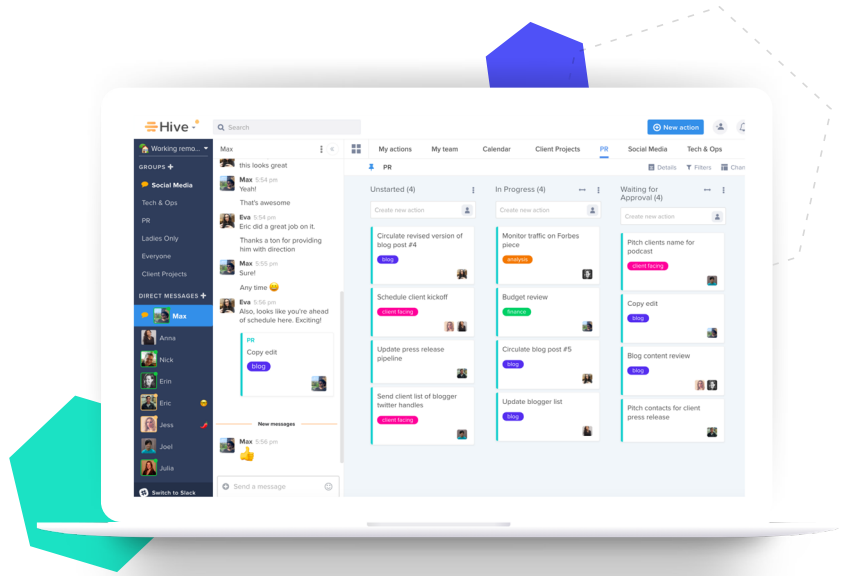

The productivity platform.

Join thousands of agencies and brands moving faster with Hive's powerful project management and collaboration software.

Work Your Way

Give your team the ability to manage their projects in the way they work best and easily switch between views for ultimate flexibility.

With 1,000+ Integrations

Hive integrates with thousands of applications to make it easier than ever to connect all your work in one centralized place.

Trusted by Leading Companies

Advanced Features for Fast Moving Teams

Analytics

Monitor and report on projects in real-time, spotting risks proactively.

Resourcing

Plan and schedule your team's time for current and upcoming projects.

Messaging

Easily collaborate by sending messages directly to individuals or groups.